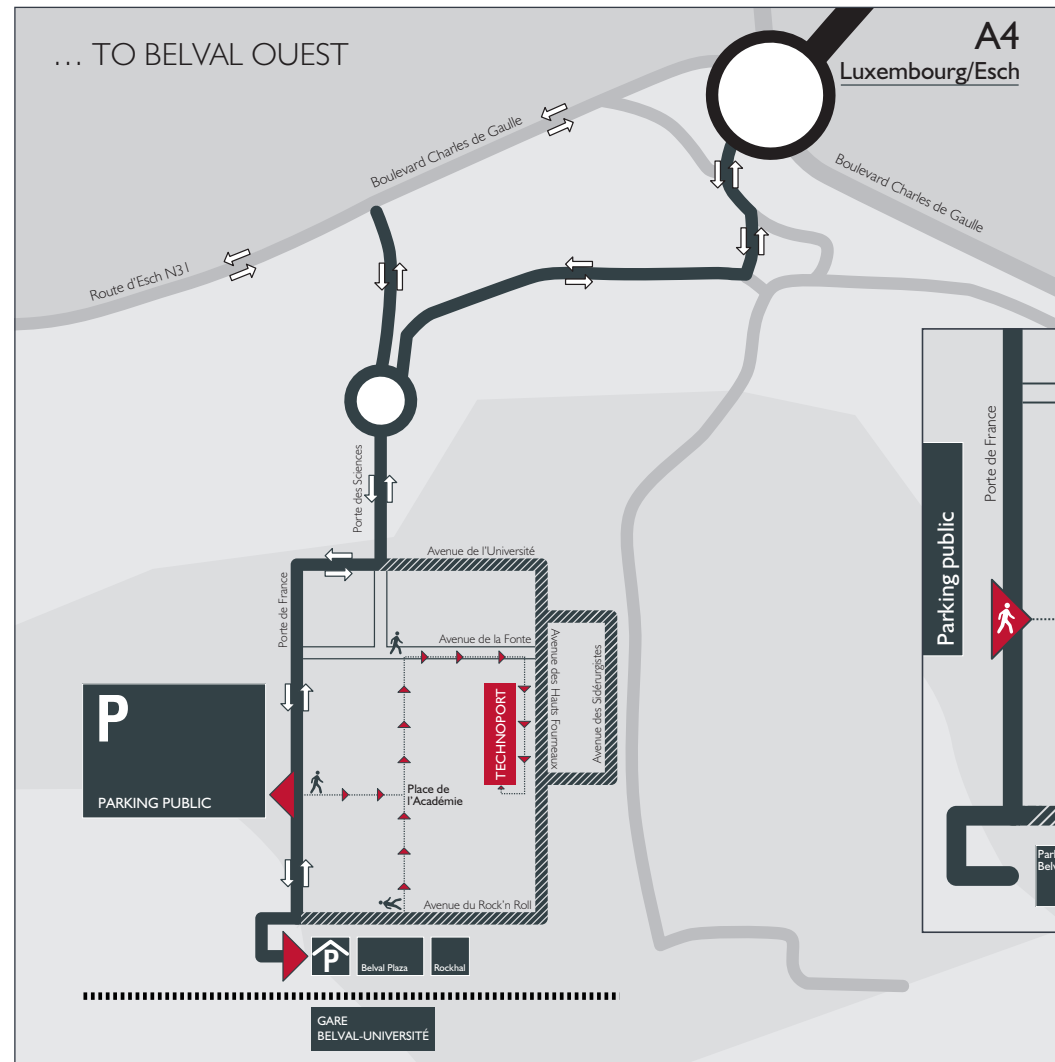

ACCESS MAP

LAST METERS

BY TRAIN : from Luxembourg-Ville to Esch/Alzette

- ▶ Departure : Luxembourg-Gare
- ▶ Arrival : Esch/Alzette, Belval-Université, Gare
- ▶ Served 4 times per hour
- ▶ Please check schedules on www.cfl.lu

BY BUS : TICE (Esch/Alzette)

- ▶ N° 3 (every 30 minutes) - Belval-Université
- ▶ N° 4 (every 15 minutes) - Belvalplaza/Rockhal