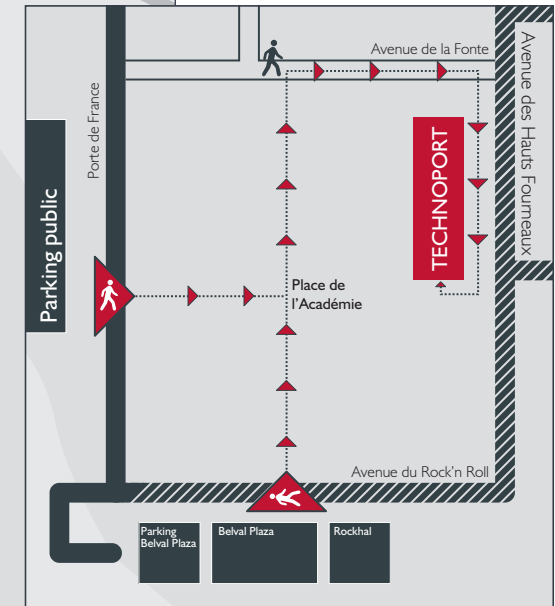

ACCESS MAP

LAST METERS

BY TRAIN : from Luxembourg-Ville to Esch/Alzette

- ▶ Departure : Luxembourg-Gare
- ▶ Arrival : Esch/Alzette, Belval-Université, Gare
- ▶ Served 4 times per hour
- ▶ Please check schedules on www.cfl.lu

BY BUS : TICE (Esch/Alzette)

- ▶ N° 3 (every 30 minutes) - Belval-Université
- ▶ N° 4 (every 15 minutes) - Belvalplaza/Rockhal